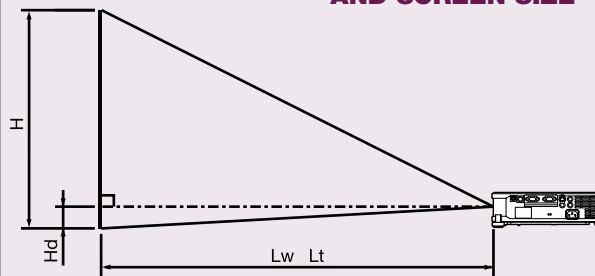

PROJECTION DISTANCE AND SCREEN SIZE

XL4U/SL4U

Diagonal Size	Screen				Distance from screen				Height Projected		
	Width		Height		Max. Zoom		Min. Zoom		Image(H)		
inch	cm	inch	cm	inch	m	inch	m	inch	cm		
40	102	32	81	24	61	49	1.3	60	1.5	2.4	6.1
60	152	48	122	36	91	75	1.9	91	2.3	3.6	9.1
80	203	64	163	48	122	101	2.6	121	3.1	4.8	12.2
100	254	80	203	60	152	126	3.2	152	3.9	6.0	15.2
150	381	120	305	90	229	191	4.8	229	5.8	9.0	22.9
200	508	160	406	120	305	255	6.5	306	7.8	12.0	30.5
250	635	200	508	150	381	319	8.1	383	9.7	15.0	38.1
300	762	240	610	180	457	383	9.7	-	-	18.0	45.7

Mitsubishi Electric Europe B.V.
Travellers Lane, Hatfield, Herts AL10 8XB
Tel: 01707 278684 Fax: 01707 278541
www.mitsubishielectric.co.uk/vis
email: projector.info@meuk.mee.com