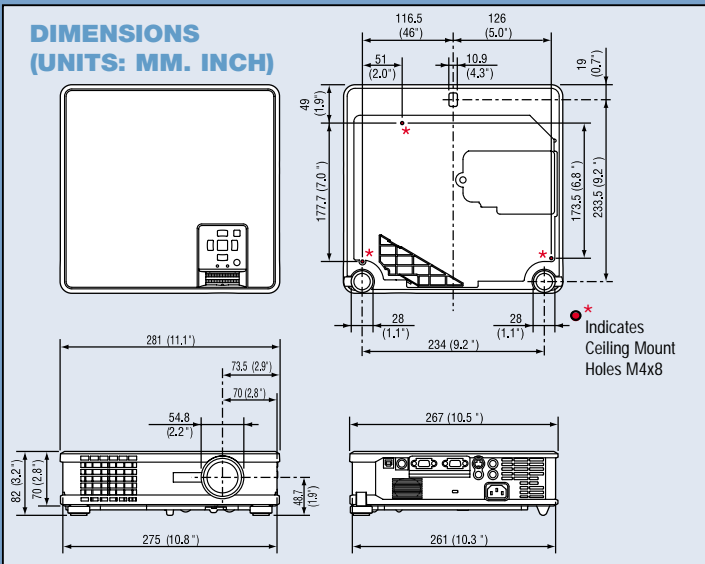

Display technology	0.7" Polysilicon panel x 3 (with MLA)
Resolution	1024 x 768 (total 2,359,296 pixels), 600 video lines
Brightness	2000 lm
Colour	16,770,000 colours
Zoom / focus	Manual control (zoom ratio 1.2:1)
Picture size	40" ~ 300" (100" = 3.7m)
Source lamp	180W / 2000hrs (normal mode), 160W / 3000hrs (low mode)
Computer compatibility	VGA * ~ SXGA * (640 x 480 ~ 1280 x 1024), True: 1024 x 768, Sync on green available
Video compatibility	NTSC / NTSC 4.43 / PAL (including PAL-M, N), SECAM / PAL 60 / Component Video (DVD / HDTV), (480i, 576i, 480p, 576p, 720p, 1080i), SCART (RGB + 1V sync)
Input terminals	PC: mini D-sub 15 pin x 1, Video: RCA + S-Video x 1, Audio: RCA (L, R) x 1
Output terminals	RGB: mini D-sub 15 pin x 1
Communication terminals	RS-232C x 1 (8pin), mouse terminal for USB
Audio speaker	2 W Mono
Dimensions (W x H x D)	275 x 70 x 261 mm / 10.8" x 2.8" x 10.3" (Excluding all protrusions)
Weight	2.7 kg / 5.9 lbs
Power supply	AC 100 ~ 240 V / ±10%, 50/60 Hz

Standard Remote

Optional System Operation Remote

INPUT AND OUTPUT TERMINALS

- 1 Mouse terminal for USB
- 2 Serial terminal RS-232C x 1 (8 pin)
- 3 PC/Component Video output (mini D-sub 15 pin)
- 4 PC/Component Video input (mini D-sub 15 pin)
- 5 S-Video/Video/Audio input

REPLACEMENT LAMP VLT-XL8LP

DIMENSIONS (UNITS: MM. INCH)

PROJECTION DISTANCE AND SCREEN SIZE

XL8U

Screen		Distance from screen				Height Projected					
Diagonal Size		Width		Height		Max. Zoom	Min. Zoom	Image(H)			
inch	cm	inch	cm	inch	cm	inch	m	inch	cm		
40	102	32	81	24	61	37	1.5	69	1.8	24	61
60	152	48	122	36	91	57	2.2	105	2.7	3.6	9.1
80	203	64	163	48	122	117	3.0	140	3.6	4.8	12.2
100	254	80	203	60	152	147	3.7	176	4.5	6.0	15.2
150	381	120	305	90	229	221	5.6	265	6.7	9.0	22.9
200	508	160	408	120	305	296	7.5	355	9.0	12.0	30.5
250	635	200	508	150	381	370	9.4	444	11.3	15.0	38.1
300	762	240	610	180	457	444	11.3	—	—	18.0	45.7